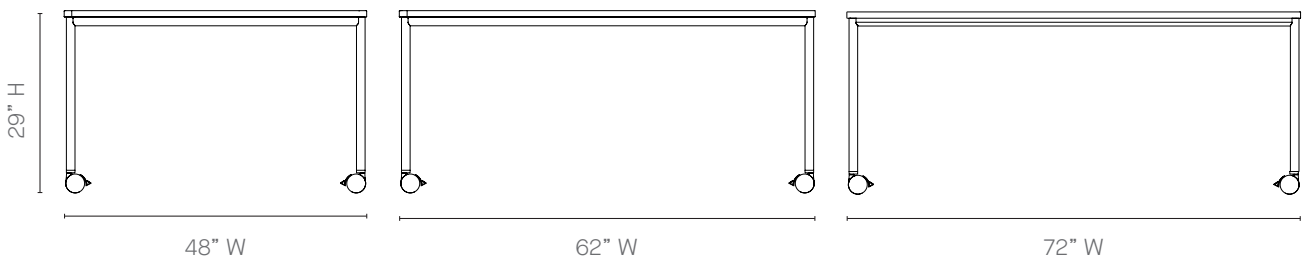

Dimensions 30" W Depth