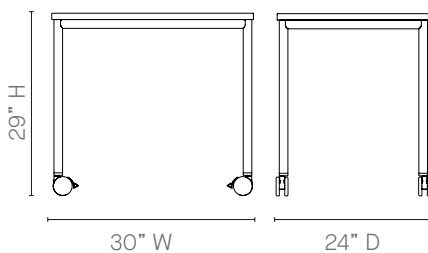

Optional Features

- Integrated Table Mounted Power

Play Tables – Product Detail

Rectangular Education Table

Rectangular Educational Table
30" wide by 24" deep

Dimensions
29" high

Play Tables – Product Detail

Rectangular Slim Table

Table Options

- 48" wide Mobile Rectangular Slim Table
- 62" wide Mobile Rectangular Slim Table
- 72" wide Mobile Rectangular Slim Table

Dimensions 24" Depth

Rectangular Work Table

Table Options