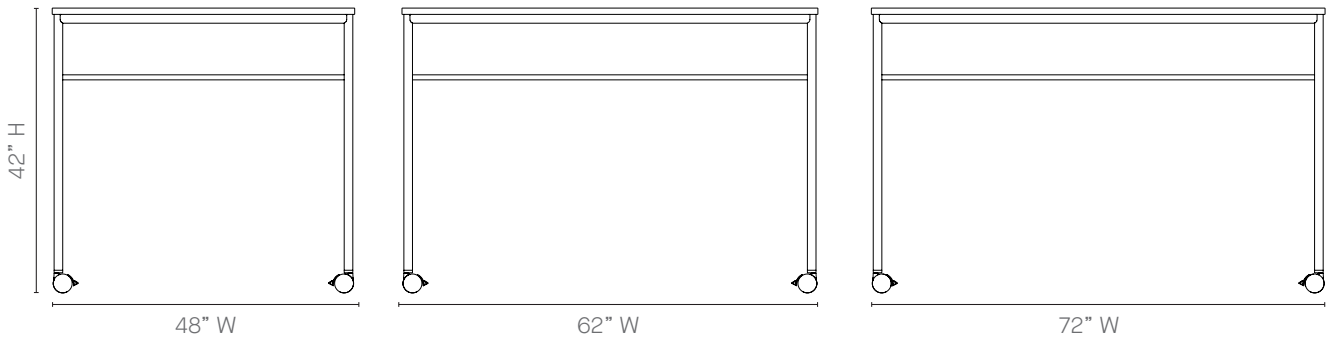

Dimensions 30" Depth