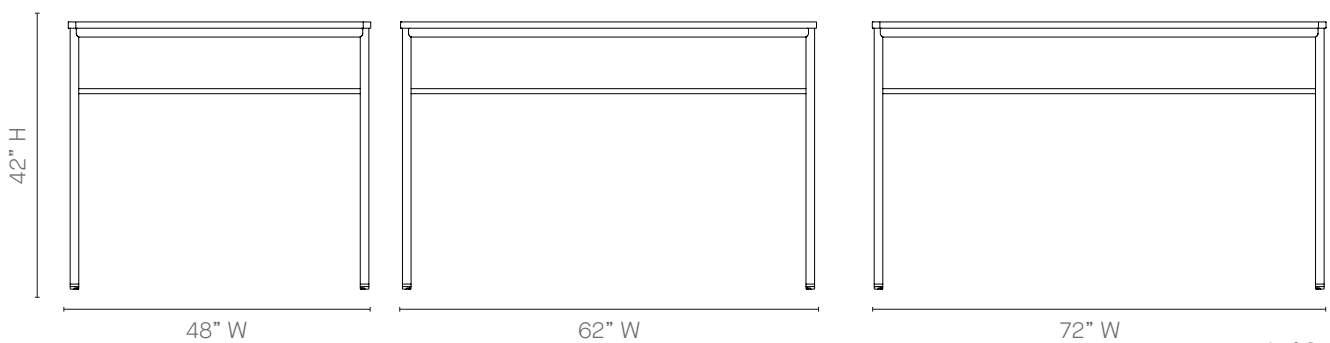

Dimensions 24" Depth

Static Rectangular High Slim Table

Table Options

- 48" wide Static Slim table
- 62" wide Static Slim table
- 72" wide Static Slim table

Dimensions 24" Depth

Play Tables – Product Detail