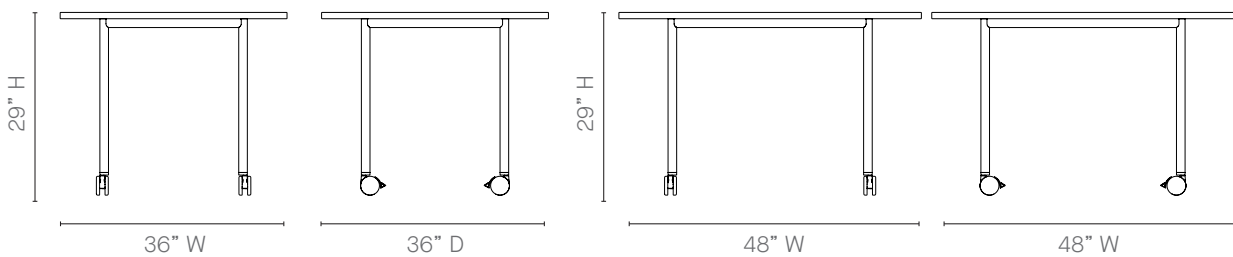

Table Options

- 48" wide Mobile Rectangular Collaboration Table
- 62" wide Mobile Rectangular Collaboration Table
- 72" wide Mobile Rectangular Collaboration Table

Dimensions

48" Depth

Round Work Table

Table Options

- 36" diameter Round Work Table
- 48" diameter Round Work Table

Dimensions

29" High

Play Tables – Product Detail

Mobile Rectangular High Slim Table

Table Options

- 48" wide Mobile High Slim Table
- 62" wide Mobile High Slim Table
- 72" wide Mobile High Slim Table

Dimensions 24" Depth

Static Rectangular High Slim Table

Table Options

- 48" wide Static Slim table
- 62" wide Static Slim table
- 72" wide Static Slim table

Dimensions 24" Depth

Play Tables – Product Detail