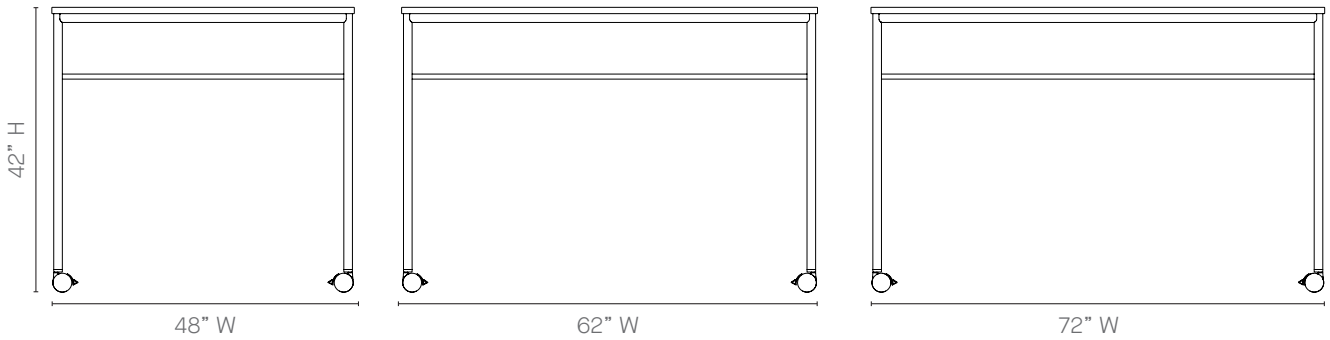

- 36" diameter Round Work Table
- 48" diameter Round Work Table

Dimensions

29" High

Play Tables – Product Detail

Mobile Rectangular High Slim Table

Table Options

- 48" wide Mobile High Slim Table
- 62" wide Mobile High Slim Table
- 72" wide Mobile High Slim Table

Dimensions 24" Depth

Static Rectangular High Slim Table

Table Options

- 48" wide Static Slim table
- 62" wide Static Slim table
- 72" wide Static Slim table

Dimensions 24" Depth

Play Tables – Product Detail