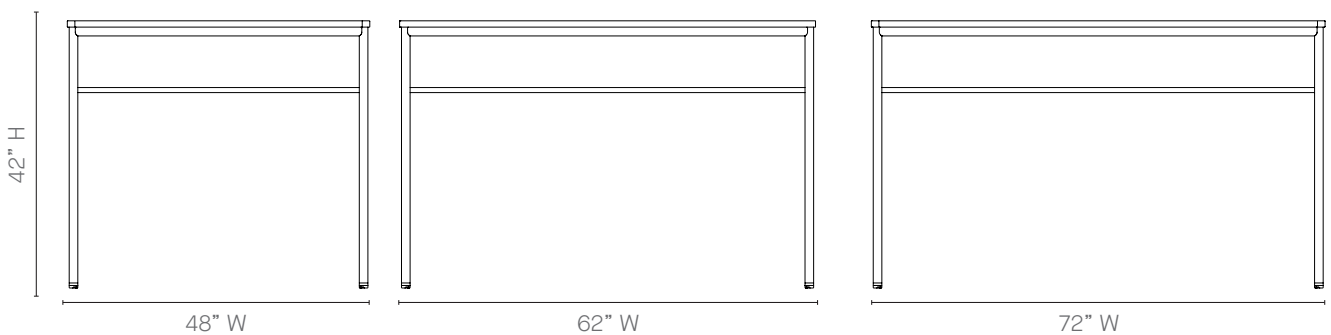

Dimensions 24" Depth

Static Rectangular High Slim Table

Table Options

- 48" wide Static Slim table
- 62" wide Static Slim table
- 72" wide Static Slim table

Dimensions 24" Depth

Play Tables – Product Detail

Mobile Rectangular High Work Table

Table Options

- 48" wide Mobile High Work Table
- 62" wide Mobile High Work Table
- 72" wide Mobile High Work Table

Dimensions 30" Depth

Static Rectangular High Work Table

Table Options

- 48" wide Static Work table
- 62" wide Static Work table
- 72" wide Static Work table

Dimensions 30" Depth

TFL - STANDARD OPTIONS

Strata Oak

Urban Maple

White

Greige Castello Oak